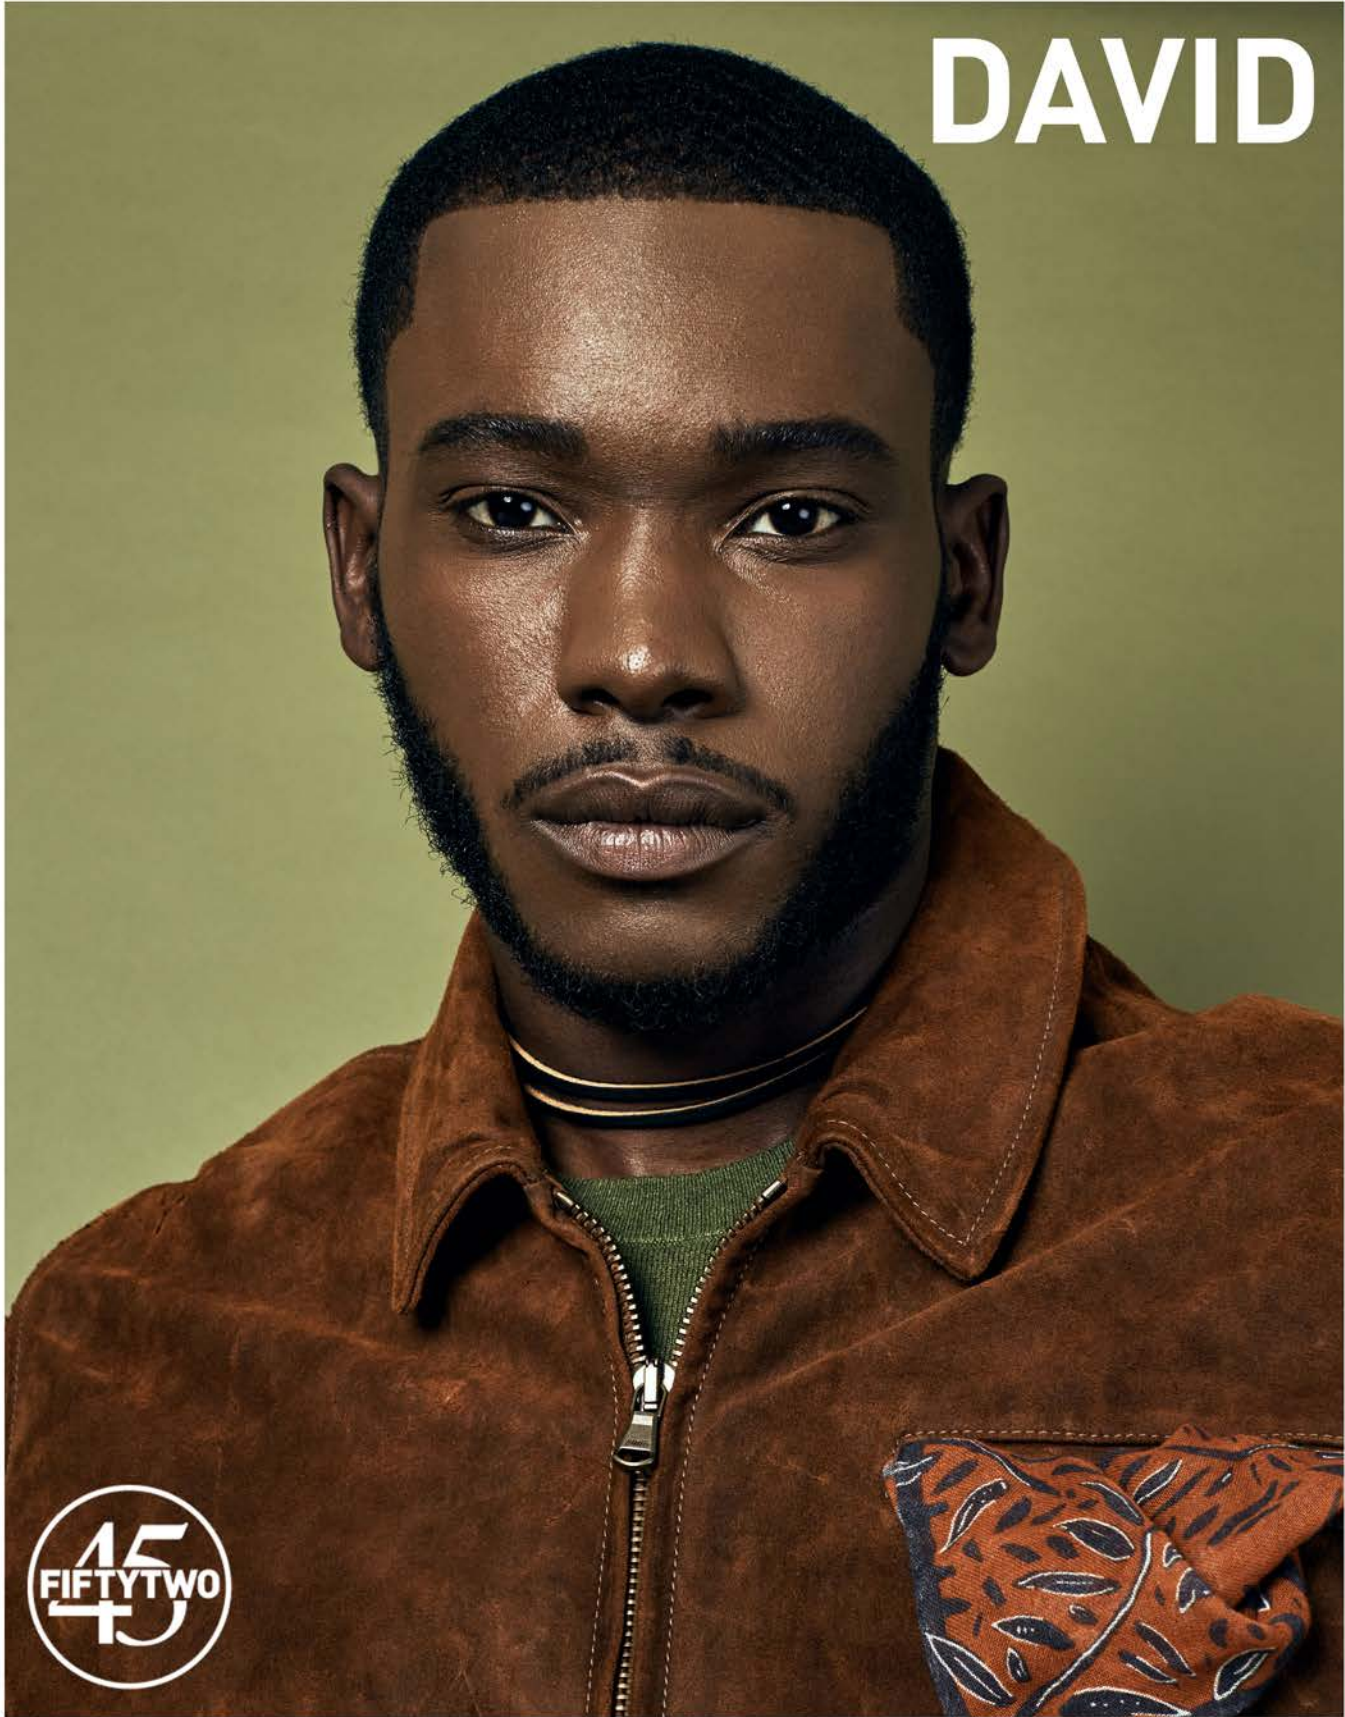

DAVID

DAVID

FIFTYTWO/45

HEIGHT: 6' 3" | WAIST: 32" | INSEAM: 32" | CHEST: 40" | SHOE: 14 | EYES: Brown | HAIR: Black